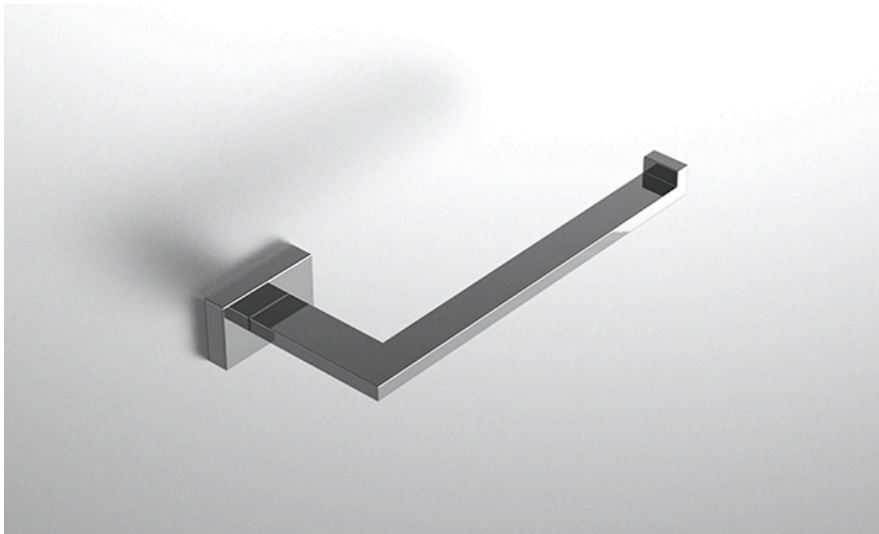

### FEATURES

- Premium 304 Grade Stainless Steel
- Solid Mount Construction
- Concealed Installation Hardware
- State of the art wall anchors included for installation on Dry wall or Tile